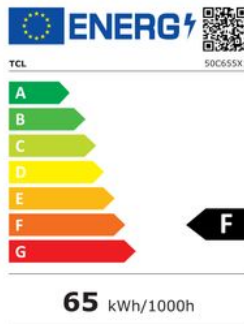

- Wandmontage TV-Beugel incl 60 Minuten werk - Binnen limburg (excl muurbeugel) (+€ 99,00)

Omschrijving

INCOMPARABLE PICTURE QUALITY

QLED PRO

Vivid visuals, Lifelike colors

Immerse yourself in a kaleidoscope of colors, where every shade comes to life with unmatched brilliance and depth.