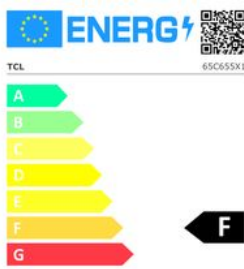

Wandmontage TV-Beugel incl 60 Minuten werk - Binnen limburg (excl muurbeugel)

- Wandmontage TV-Beugel incl 60 Minuten werk - Binnen limburg (excl muurbeugel) (+€ 99,00)