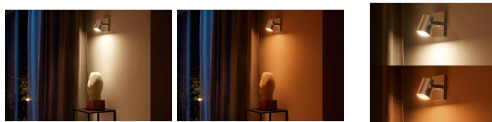

Merk: Philips Lighting

Model: 5062148P7

Omschrijving

Highlight your favourite items with Hue Argenta which offers a beautiful light beam in any tone of white and over 16 million colours. Control instantly via Bluetooth in one room or pair with a Hue Bridge to unlock the full suite of features.

Control up to 10 lights with the Bluetooth app

With the Hue Bluetooth app, you can control your Hue smart lights in a single room of your home. Add up to 10 smart lights and control them all with just the touch of a button on your mobile device.

Create a personalised experience with colourful smart light

Transform your home with over 16 million colours, instantly creating the right atmosphere for any event. With the touch of a button, you can set a festive mood for a party, turn your living room into a movie theatre, enhance your home decor with colour accents, and much more.

Set the right mood with warm to cool white light

These bulbs and light fixtures offer different shades of warm to cool white light. With complete dimmability from bright to low nightlights, you can tune your lights to the perfect shade and brightness of light for your daily needs.