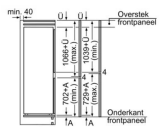

ENERGY

Siemens KI86SAFE0

A
B
C
D
E ←
F
G

219 kWh/annum